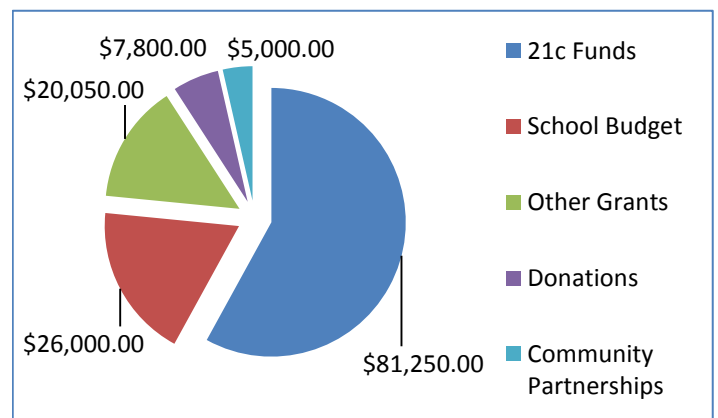

Program highlights . . .

- **BEAMS serves 60% of the total school population**
180 7th and 8th graders served in 2011/2012
- **BEAMS serves the neediest students**
54% of regular attendees (students who attend 60 hours or more) qualify for free/reduced lunch
- **BEAMS runs programs throughout the entire calendar year**
7 weeks of summer programming, 30 weeks of afterschool clubs, Big Brothers/Big Sisters mentors, Guiding Good Choices Parenting Class
- **BEAMS offers a variety of program choices**
Afterschool Clubs include: Wilderness Adventure, BEAMS Theatre Company, Videography, Food and Farm Club, Humane Society, International Cooking Club, Circus Arts, Homework Club, Video Game Design, Robotics, Computer Animation, Kitchen Chemistry, Intramural Soccer, Jewelry Making
- **Participation in BEAMS results in academic gains**
92% of BEAMS regular attendees' standardized math scores went up or stayed the same. 95% reading scores went up or stayed the same on standardized test scores.
- **Community partnerships include:**
Big Brothers, Big Sisters of Youth Services
Brattleboro Area Prevention Coalition
Brattleboro Humane Society
Experiential Tools, Inc.
New England Center for Circus Arts
Windham County Farm to School Program
Windham Regional Career Center
Vermont Agriculture Business Education Center Farm

Students participating in BEAMS' Summer Program

Our funding . . .

65% of our funding is through a 21st Century Community Centers grant from the VT Department of Education, BEAMS is currently in Year 5 of a 5-year grant. There is a great need to expand funding, especially for more afterschool clubs and weekend, vacation and summer programming.